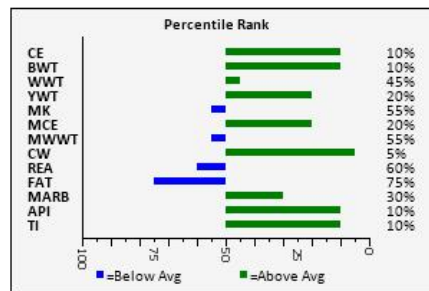

Hunter est un premier veau d'une fille de Sheriff né à 82 lbs et sevré à plus de 800 livres. Epd poids naissance à 0 facilité de vêlage à +12. Double génération de petits veaux à la naissance.

Regardez son graphique d'EPD... Supérieurs pratiquement partout !